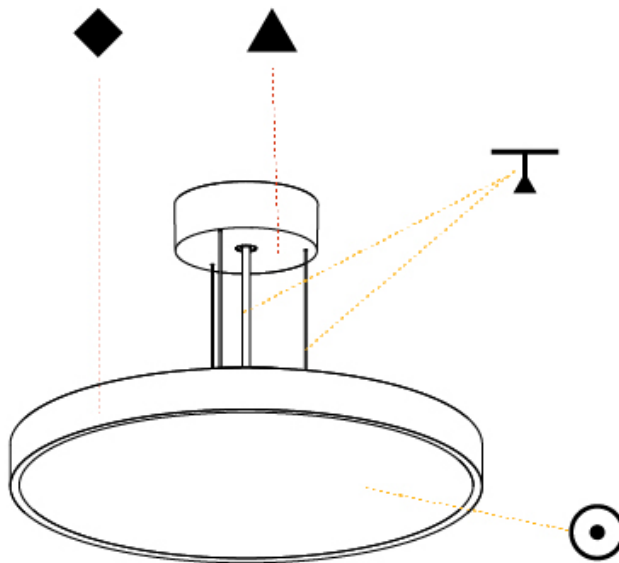

SIGN DIVA SUSPENSION

A300003-

PROJECT
TYPE
SPECIFIER
QUANTITY
DATE

A