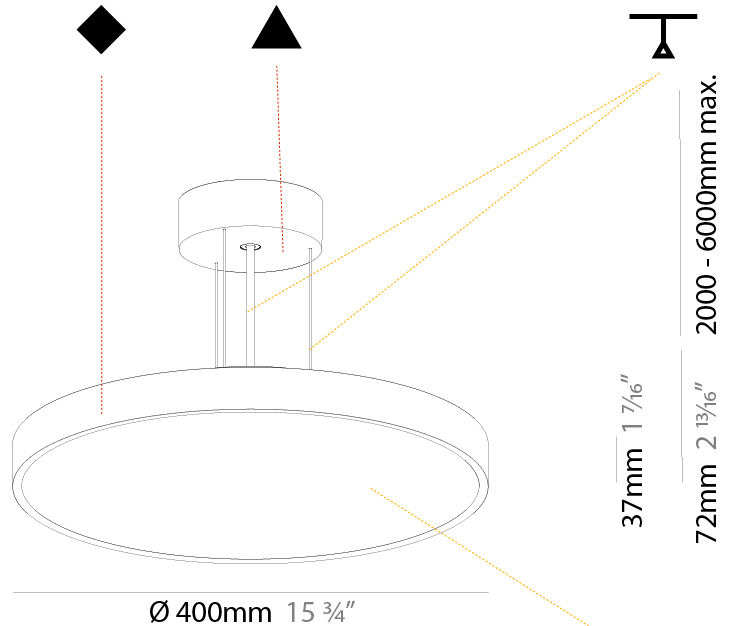

GENERAL

Series: Sign Diva
Subseries: Sign Diva
Partner: Prolicht
Division: Architectural
Installation: Suspension
Product Type: Pendant
Mounting Location: Ceiling
Light Distribution: Direct

PHYSICAL

Shape: Round
Diameter (mm): 400
Diameter (in): 15 3/4
Height (mm): 72
Height (in): 2 13/16
Max. Overall Height (mm): 2072
Max. Overall Height (in): 81 3/16
Weight (kg): 2.972
Weight (lbs): 6.55

Diffuser: [PMMA - Opal / Micro-Prism / Sparkling Secret / Vintage Industrial with Shine Ring](#)

Fixture Finish: [SSR / BKV / CWI / CRY / HAB / UFT / ITA / RUA / FTG / MYG / LOD / PUS / FRO / FUP / KIA / POP / BLS / SPG / MEY / GOH / CHC / COM / ABZ / JAG / OBR / MOS / ROR](#)

Fixture Material: [PMMA / Extruded Aluminum / Steel](#)

Cable Details: [2000mm or 6000mm Transparent Cable](#)

ELECTRICAL

Lamp Type: LED (Zhaga Standard)
Input Wattage (W): 19.8
Total Output Wattage (W): 16
Dimming: Tri-Mode (Non-Dimming and Phase Dimming (120Vac only) and 0-10V Dimming)
Driver Included: Yes
Driver Location: Integrated
Driver Type: Constant Current - Universal
Driver Class: Class 2
Input Voltage (V): 120 - 277
Constant Current (MA): 500

LED

Color Temperature (°K): 2700 / 3000 / 3500 / 4000
Max. Delivered Lumen (lm): 1160 / 1733 / 1741 / 1776
CRI: >90 CRI
Lamp Life (hrs): 50000

OPTICAL

RATINGS AND CERTIFICATIONS

Certified By: Certified for North American Standards
IP rating: IP20