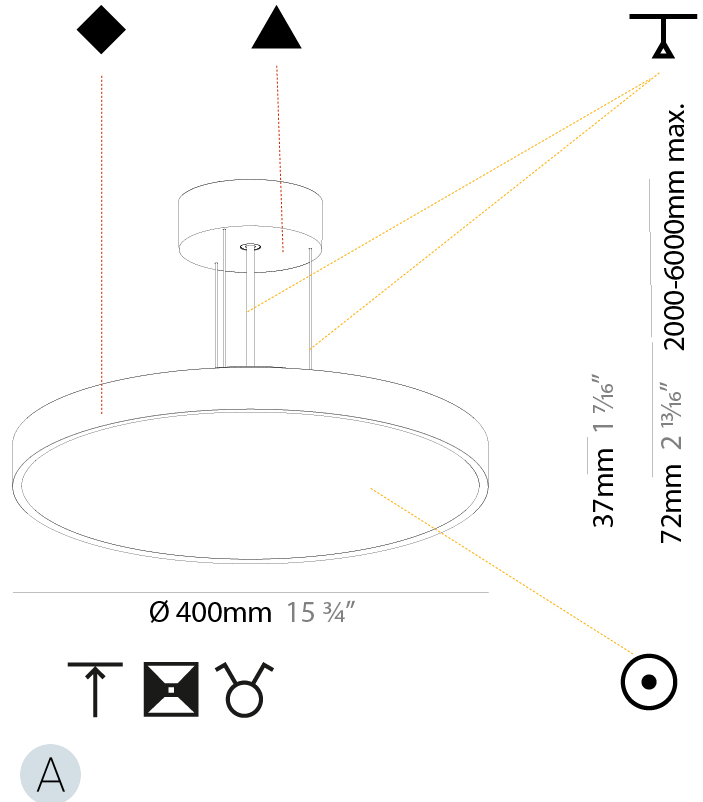

GENERAL

Series: Sign Diva
Subseries: Sign Diva
Partner: Prolicht
Division: Architectural
Installation: Suspension
Product Type: Pendant
Mounting Location: Ceiling
Light Distribution: Direct / Indirect

PHYSICAL

Shape: Round
Diameter (mm): 400
Diameter (in): 15 3/4
Height (mm): 72
Height (in): 2 13/16
Max. Overall Height (mm): 2072
Max. Overall Height (in): 81 3/16
Weight (kg): 3.398
Weight (lbs): 7.49

Diffuser: [PMMA - Opal / Micro-Prism / Sparkling Secret / Vintage Industrial with Shine Ring](#)
Fixture Finish: [SSR / BKV / CWI / CRY / HAB / UFT / ITA / RUA / FTG / MYG / LOD / PUS / FRO / FUP / KIA / POP / BLS / SPG / MEY / GOH / CHC / COM / ABZ / JAG / OBR / MOS / ROR](#)
Fixture Material: [PMMA / Extruded Aluminum / Steel](#)
Cable Details: [2000mm or 6000mm Transparent Cable](#)

ELECTRICAL

Lamp Type: LED (Zhaga Standard)
Input Wattage (W): 34.1
Total Output Wattage (W): 16 / 12
Dimming: [Tri-Mode (Non-Dimming and Phase Dimming (120Vac only) and 0-10V Dimming)](#)
Driver Included: Yes
Driver Location: Integrated
Driver Type: Constant Current - Universal
Driver Class: Class 2
Input Voltage (V): 120 - 277
Constant Current (MA): 500

LED

Color Temperature (°K): [2700 / 3000 / 3500 / 4000](#)
Max. Delivered Lumen (lm): [2676 / 2651 / 2681 / 2736](#)
CRI: >90 CRI
Lamp Life (hrs): 50000

OPTICAL

RATINGS AND CERTIFICATIONS

Certified By: Certified for North American Standards
IP rating: IP20